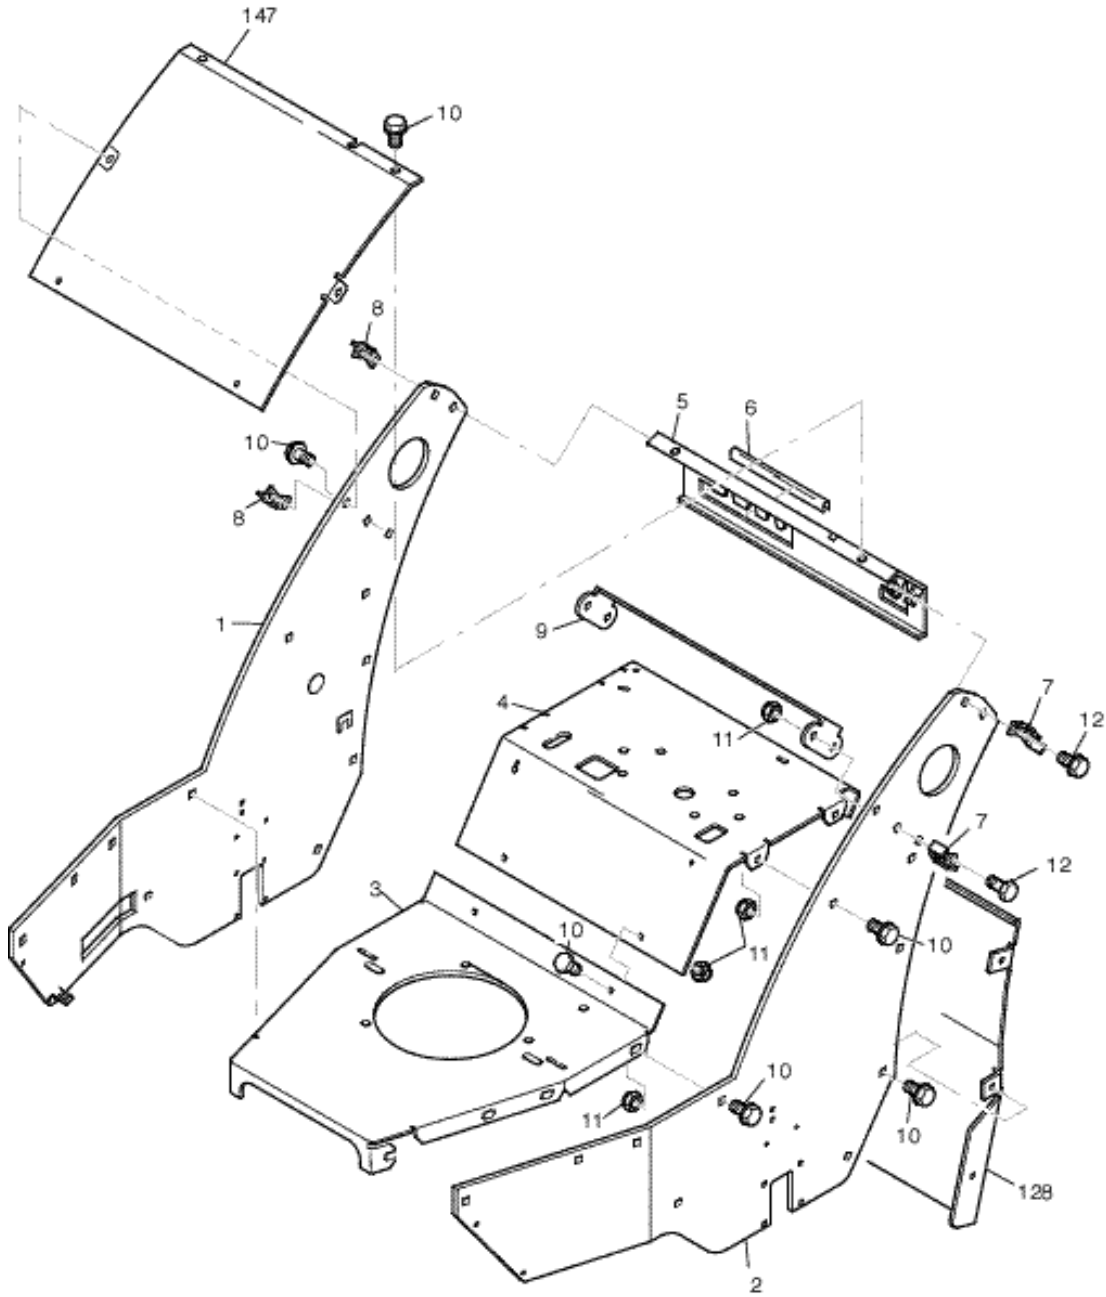

Stella®

Spareparts SM-65 Pro SY and SL