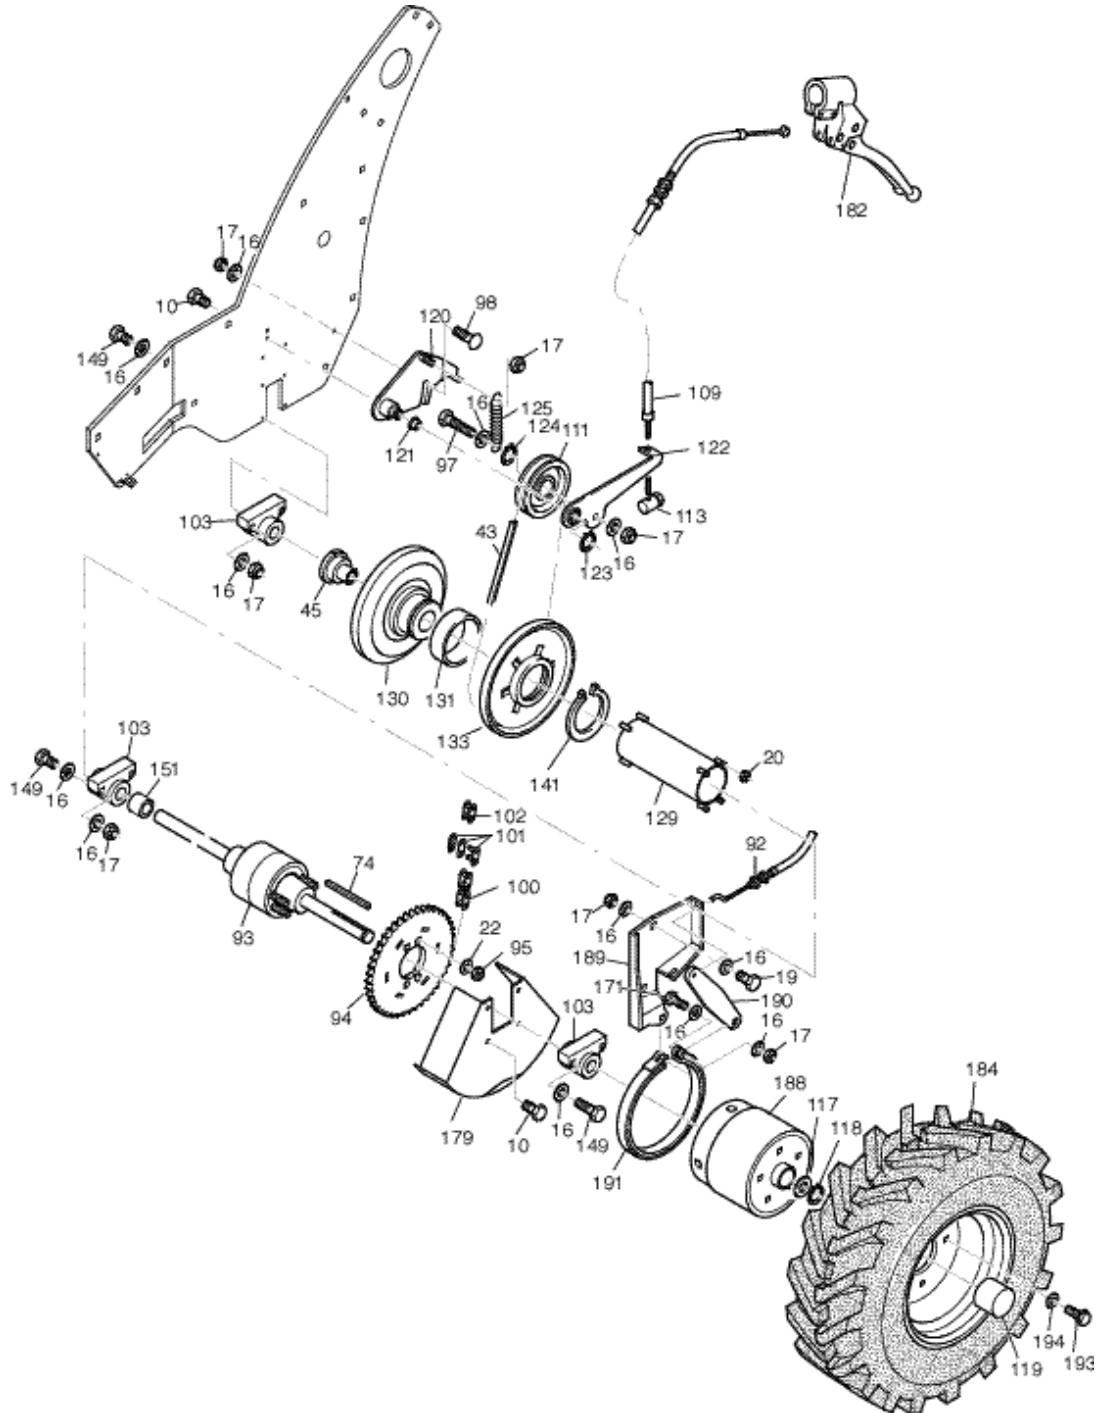

Stella®

Spareparts SM-65 Pro SY and SL